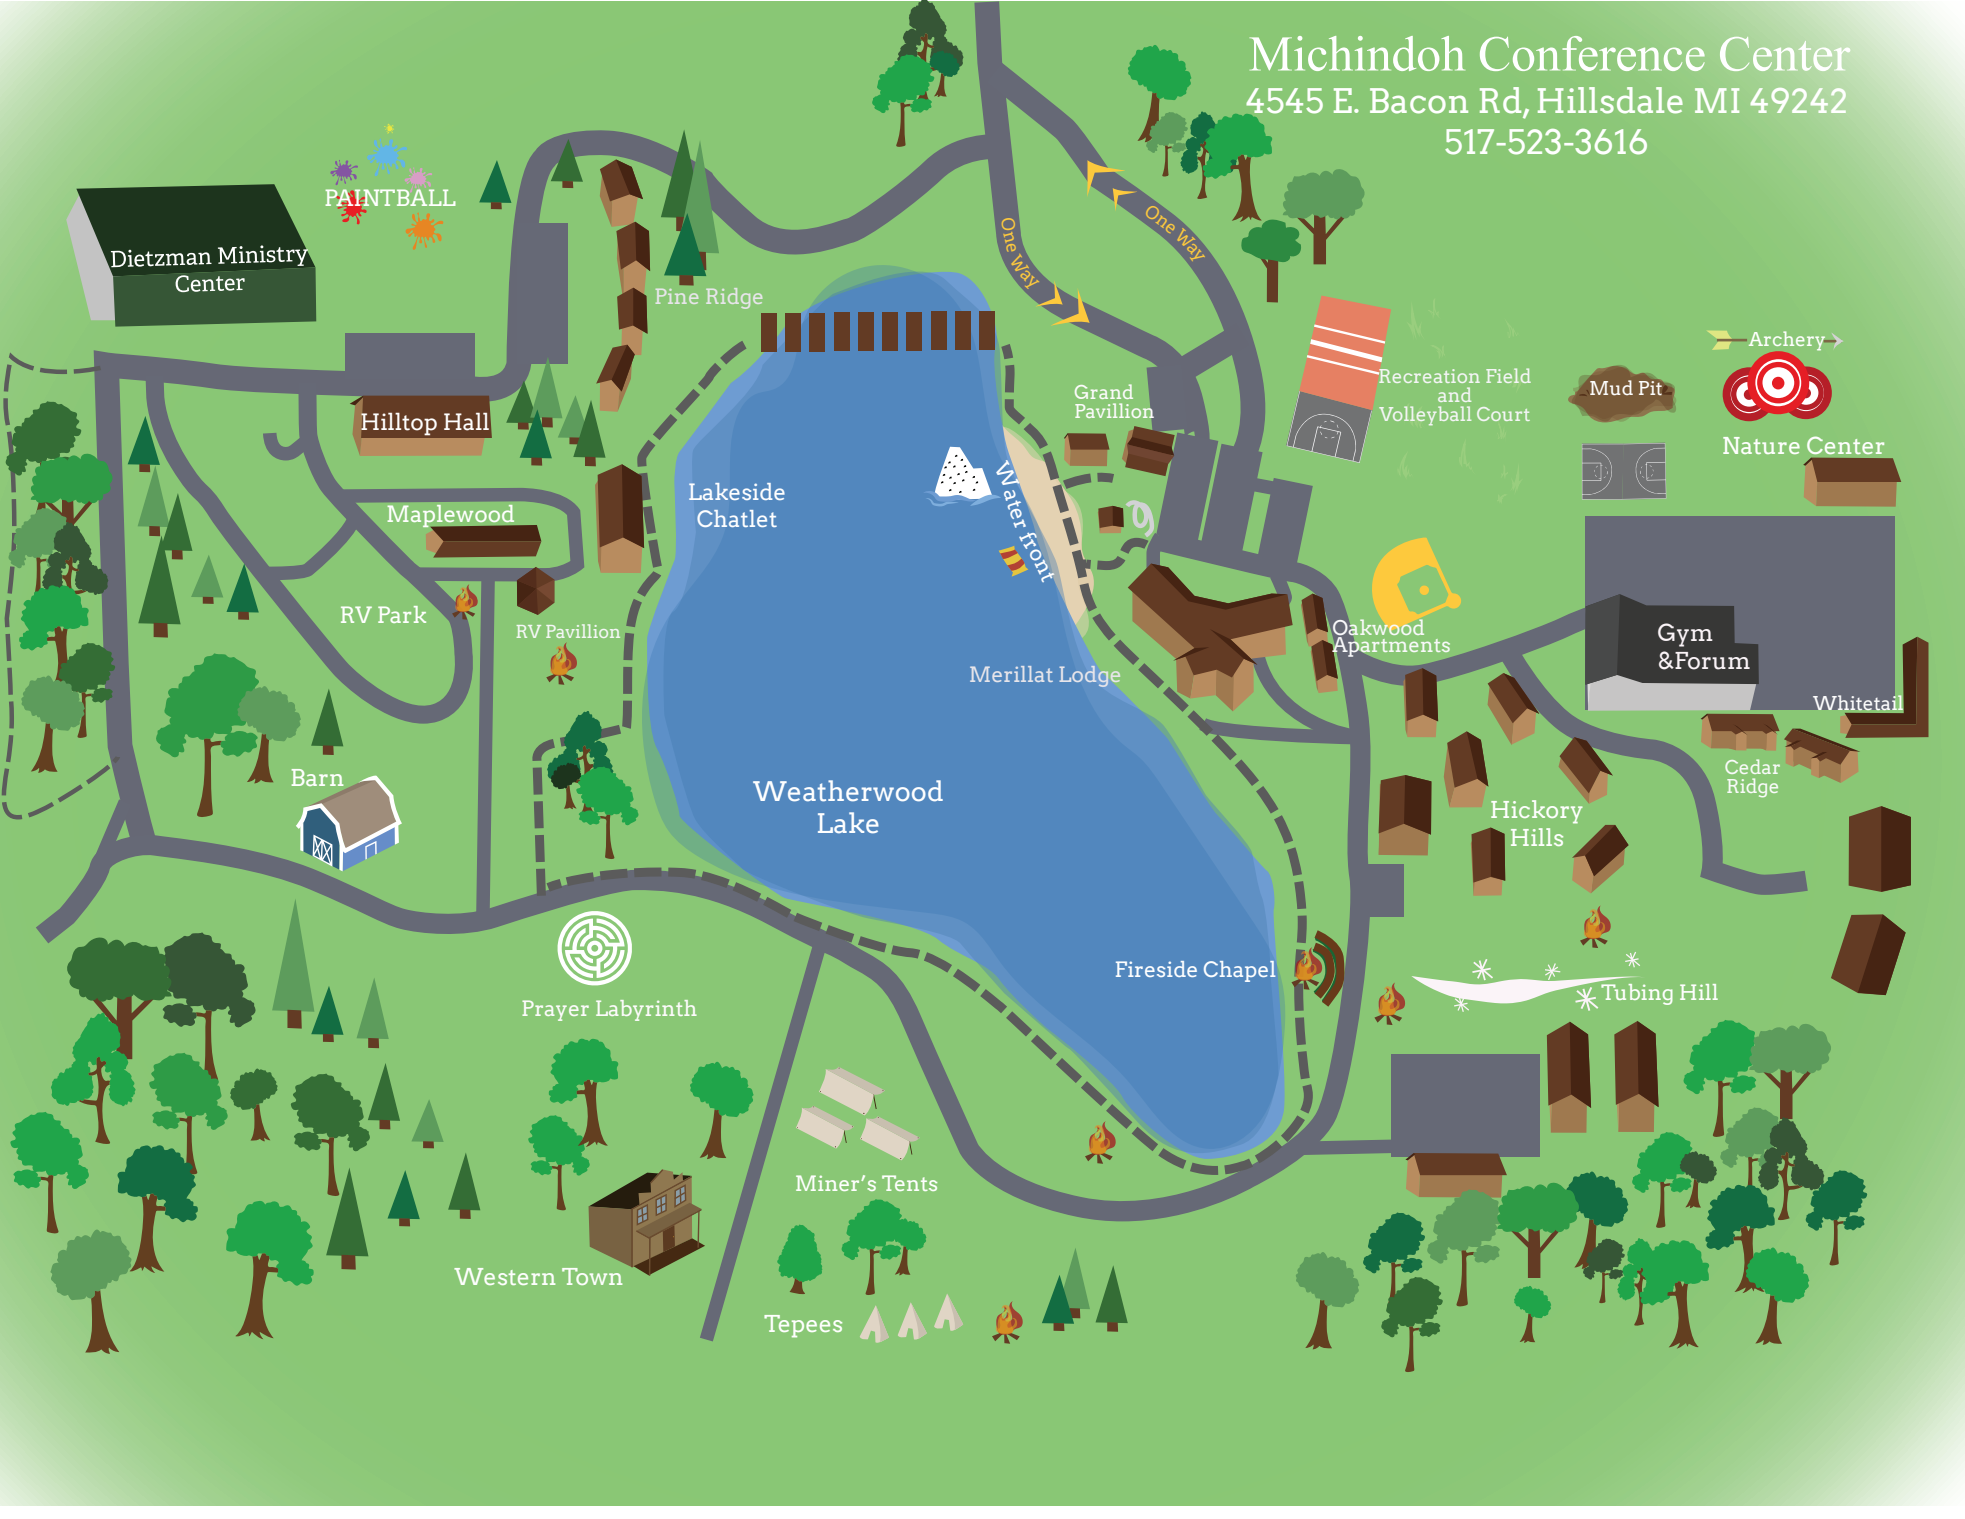

Michindoh Conference Center

4545 E. Bacon Rd, Hillsdale MI 49242
517-523-3616

PAINTBALL

Dietzman Ministry Center

Pine Ridge

Hilltop Hall

Maplewood

RV Park

Barn

RV Pavillion

Lakeside Chatlet

Weatherwood Lake

Grand Pavillion

Merillat Lodge

Fireside Chapel

Recreation Field and Volleyball Court

Archery

Mud Pit

Nature Center

Oakwood Apartments

Gym & Forum

Whitetail

Cedar Ridge

Hickory Hills

Tubing Hill

Prayer Labyrinth

Miner's Tents

Western Town

Tepees